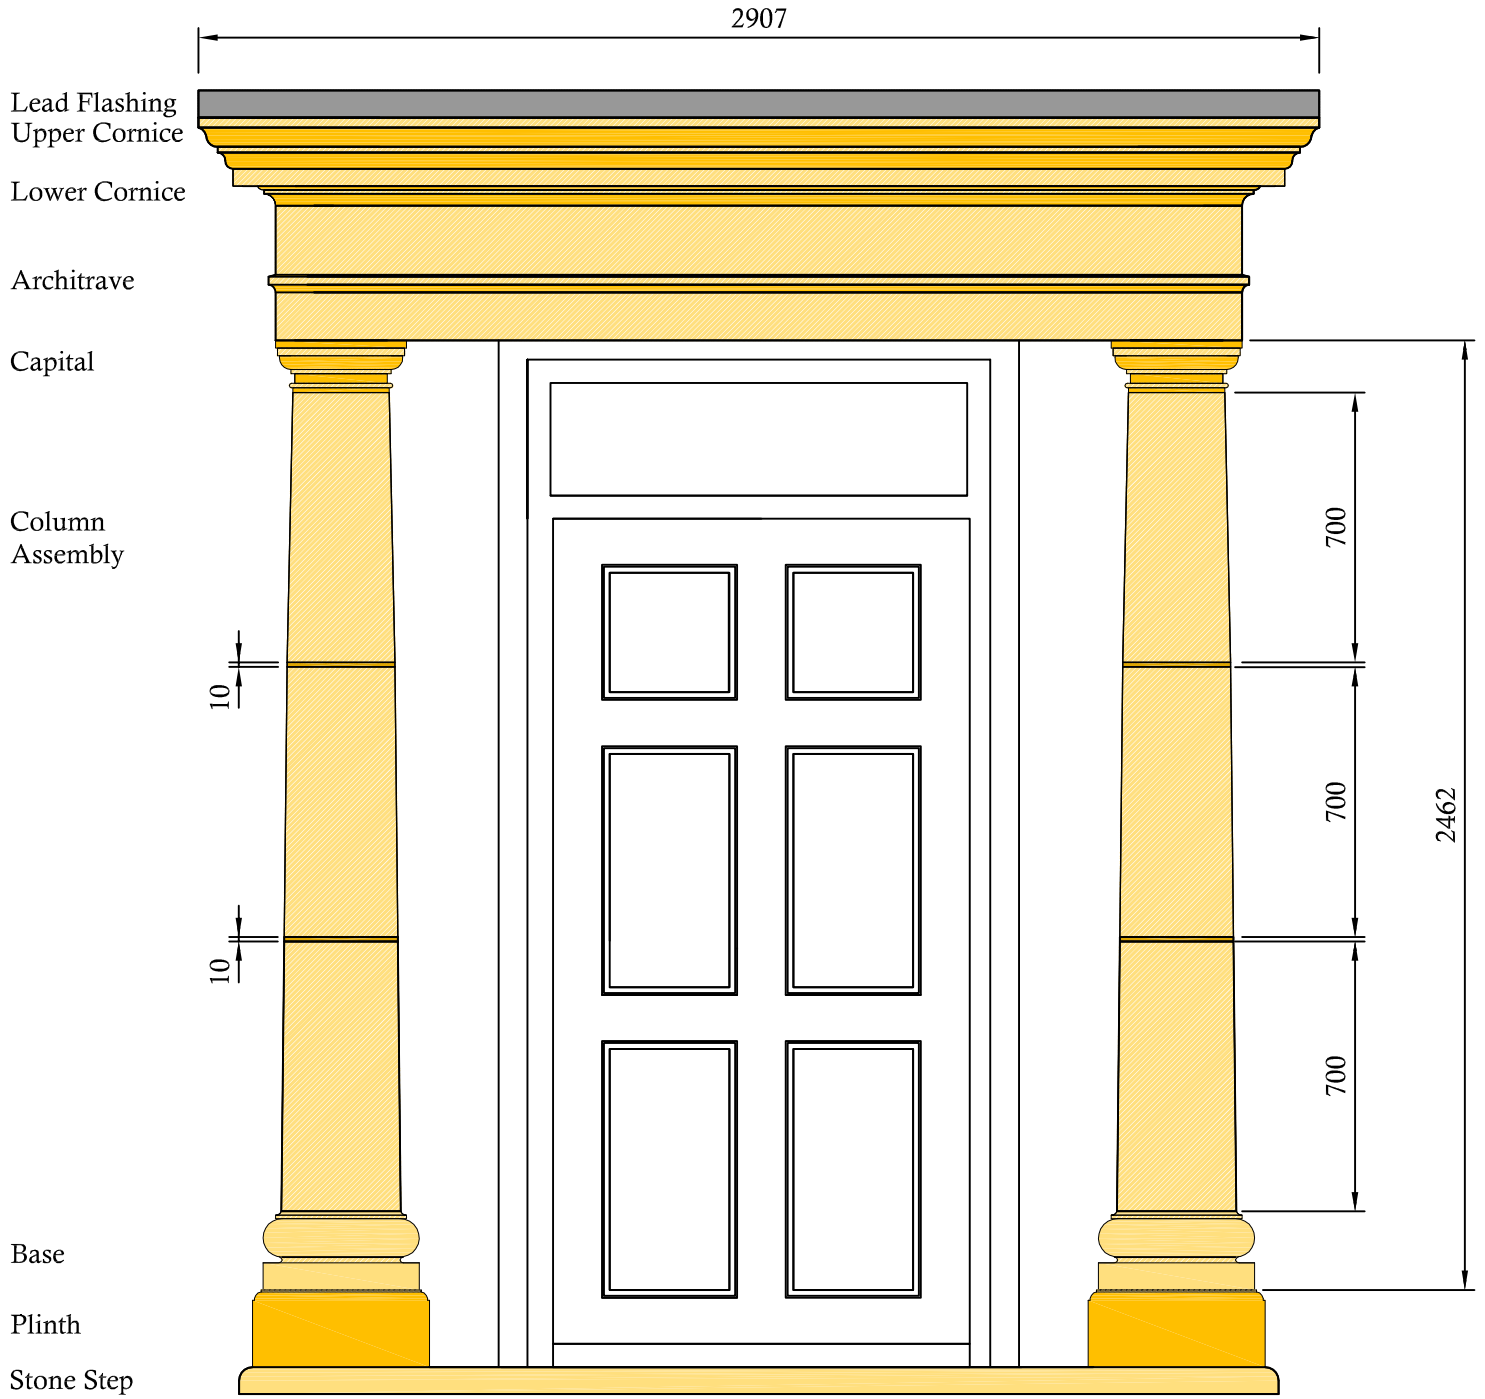

# Assembled Entrance Portico Stonework

VALLEY STONE LTD

*The best in Cast Stone*

Telephone 01782 836798  
Valley Stone, Elsby's Industrial Estate, Sneyd Hill, Burslem, Stoke on Trent, ST6 2DY  
Visit our website at [www.valleystone.co.uk](http://www.valleystone.co.uk)