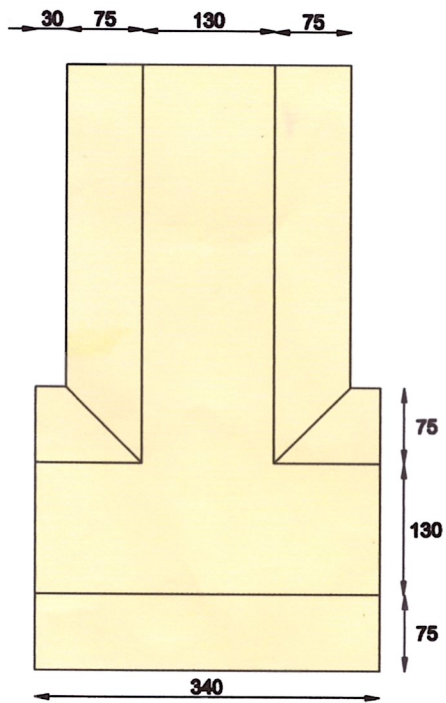

CCOPERS SPECIAL LARGE T