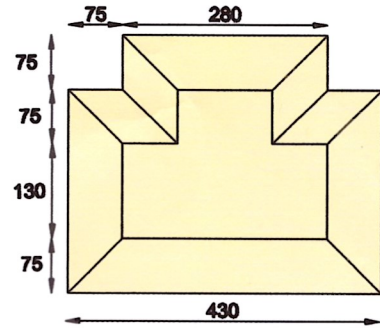

PAGE 13 VICTORIAN COPING AND PIER CAPS SYSTEM

TYPE	DIMENSIONS			
	A	B	C	D
VCOP21	600	280	75	150

TYPE	DIMENSIONS			
	A	B	C	D
VCOP21SPLAY	600	280	75	150

CCOPERS SMALL T

CCOPERS SPECIAL T

CCOPERS VCOP21  
END PROFILE