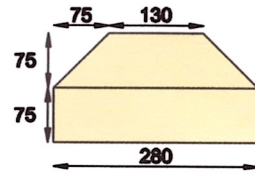

PAGE 13 VICTORIAN COPING AND PIER CAPS SYSTEM

TYPE	DIMENSIONS			
	A	B	C	D
VCOP21	600	280	75	150

TYPE	DIMENSIONS			
	A	B	C	D
VCOP21SPLAY	600	280	75	150

CCOPERS SMALL T

CCOPERS SPECIAL T

CCOPERS VCOP21  
END PROFILE