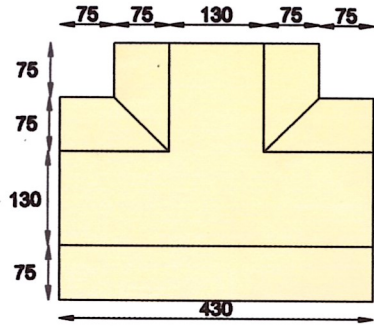

PAGE 13 VICTORIAN COPING AND PIER CAPS SYSTEM

TYPE	DIMENSIONS			
	A	B	C	D
VCOP21	600	280	75	150

TYPE	DIMENSIONS			
	A	B	C	D
VCOP21SPLAY	600	280	75	150

CCOPERS SMALL T

CCOPERS SPECIAL T

CCOPERS VCOP21  
END PROFILE