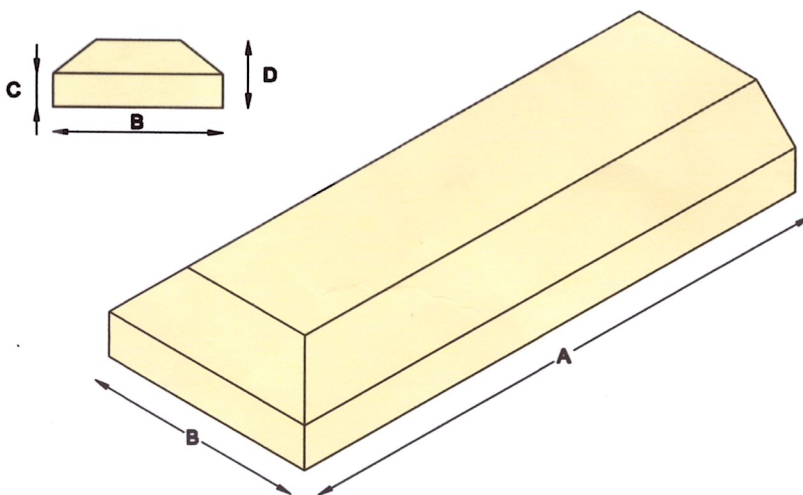

PAGE 13 VICTORIAN COPING AND PIER CAPS SYSTEM

TYPE	DIMENSIONS			
	A	B	C	D
VCOP21	600	280	75	150

TYPE	DIMENSIONS			
	A	B	C	D
VCOP21SPLAY	600	280	75	150

CCOPERS SMALL T

CCOPERS SPECIAL T

CCOPERS VCOP21  
END PROFILE