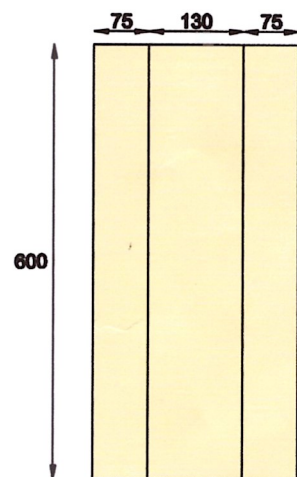

CCOPERS VCOP21