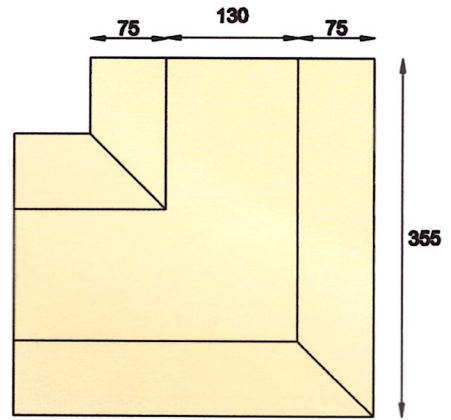

CCOPERS SMALL L