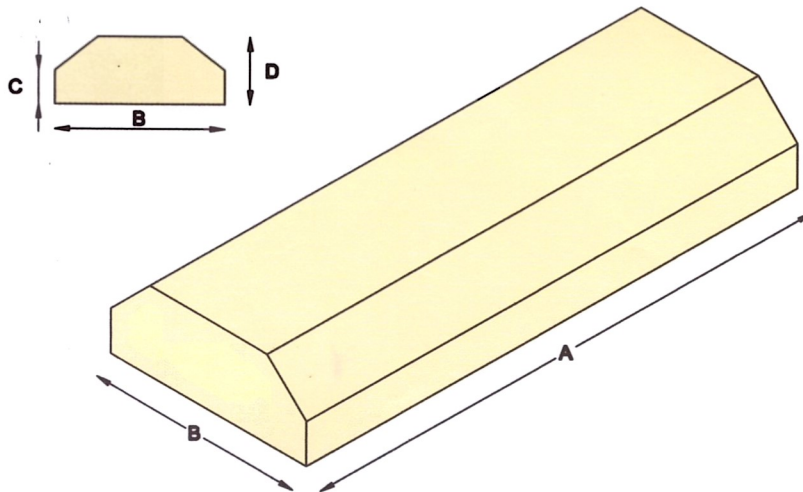

PAGE 13 VICTORIAN COPING AND PIER CAPS SYSTEM

TYPE	DIMENSIONS			
	A	B	C	D
VCOP21	600	280	75	150

TYPE	DIMENSIONS			
	A	B	C	D
VCOP21SPLAY	600	280	75	150

CCOPERS SMALL T

CCOPERS SPECIAL T

CCOPERS VCOP21  
END PROFILE