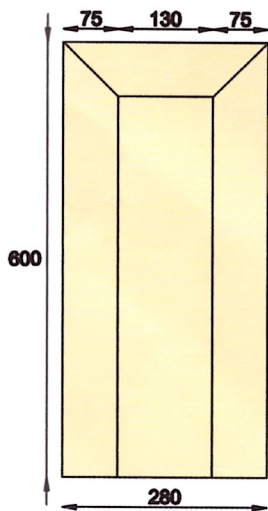

CCOPERS 2 BRICK CAP VSPCS

CCOPERS VCOP21SPRAY