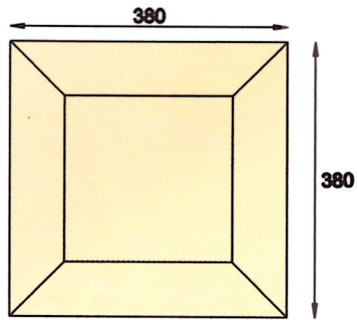

PAGE 13 VICTORIAN COPING AND PIER CAPS SYSTEM

TYPE	DIMENSIONS			
	A	B	C	D
VCOP21	600	280	75	150

TYPE	DIMENSIONS			
	A	B	C	D
VCOP21SPLAY	600	280	75	150

CCOPERS SMALL T

CCOPERS SPECIAL T

CCOPERS VCOP21  
END PROFILE